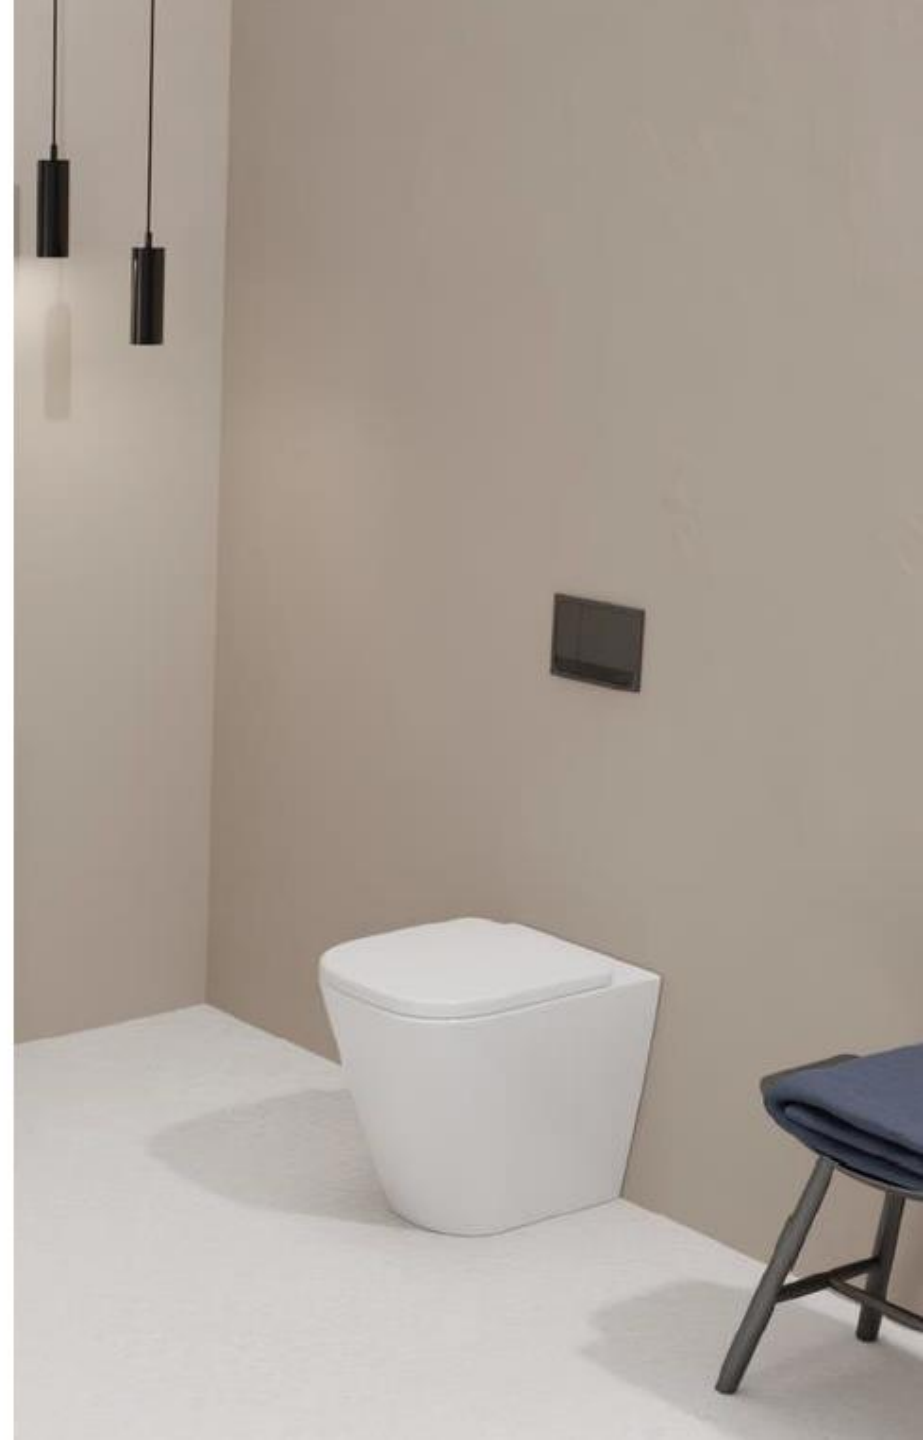

Seat & cover
445 x 365 mm
891113

000

400

757

716

758

MEDA WALL-HUNG WC'S and BIDET

● Wall-hung WC, 540 x 360 x 355 mm (820110)

- SilentFlush / Rimless

● Wall-hung WC, 490 x 360 x 355 mm (820113)

- Compact version
- SilentFlush / Rimless

● Wall-hung bidet, 540 x 360 x 270 (830110)

- Ch. 302 – 1 tap hole, with overflow,
- Elegant long&slim overflow slot
- w/o lateral hole for water inlet